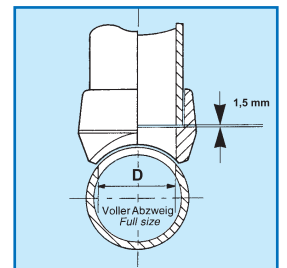

SOCKOLET®

Reduzierte und volle Abzweige
Reducing and full size branches

Reduzierter Abzweig Reducing size branch

3000 lbs

Reduzierter Abzweig Reducing size branch

6000 lbs

Voller Abzweig Full size branch

3000 lbs

Abzweiggröße Outlet size Zoll / Inches	Abmessungen / Dimensions mm								Gewicht Weight kg	Abmessungen / Dimensions mm								Gewicht Weight kg	Abmessungen / Dimensions mm								Gewicht Weight kg
	A	C	D	E	F	G	H	I		A	C	D	E	F	G	H	I		A	C	D	E	F	G	H	I	
1/8	19,0	15,0	6,8	10,7	22,0	9,5	5,6	9,5	0,05																		
1/4	19,0	15,0	9,2	14,1	22,0	9,5	3,9	9,5	0,05																		
3/8	21,0	19,0	12,5	17,5	26,0	9,5	4,2	11,1	0,09																		
1/2	26,0	23,0	15,8	21,7	32,0	9,5	5,1	15,9	0,14	32,0	19,0	11,7	21,7	39,0	9,5	8,6	22,3	0,23	26,0	23,0	15,8	21,7	32,0	9,5	5,1	15,9	0,14
3/4	27,0	29,4	21,0	27,1	37,0	12,7	4,8	14,3	0,15	37,0	25,0	15,6	27,1	46,0	12,7	9,3	23,8	0,36	27,0	29,4	21,0	27,1	36,0	12,7	4,8	14,3	0,15
1	34,0	36,5	26,6	33,8	46,0	12,7	5,9	20,7	0,27	40,0	32,5	20,7	33,8	60,0	12,7	12,9	27,0	0,59	34,0	36,5	26,6	33,8	46,0	12,7	5,9	20,7	0,27
1 1/4	34,0	44,5	35,1	42,6	57,0	12,7	7,0	20,7	0,39	41,0	38,0	29,5	42,6	65,0	12,7	11,0	28,6	0,73	34,0	44,5	35,1	42,6	57,0	12,7	7,0	20,7	0,39
1 1/2	35,0	50,8	40,9	48,6	64,0	12,7	7,5	22,3	0,47	43,0	49,0	34,0	48,6	76,0	12,7	13,5	30,2	0,91	35,0	50,8	41,2	48,6	64,0	12,7	7,5	22,3	0,47
2	38,0	65,0	52,5	61,1	76,0	15,9	7,5	22,1	0,85	53,0	70,0	42,8	61,1	95,0	15,9	17,0	36,9	2,33	38,0	65,0	52,5	61,1	76,0	15,9	7,5	22,1	0,85