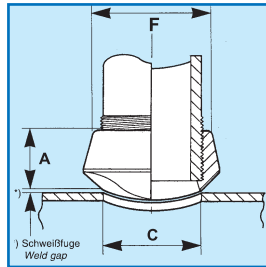

THREDOLET® / SOCKOLET®

THREDOLET® / SOCKOLET®

THREDOLET®

Reduzierte und volle Abzweige
Reducing and full size branches

Reduzierter Abzweig Reducing size branch

3000 lbs

Reduzierter Abzweig Reducing size branch

6000 lbs

Voller Abzweig Full size branch

3000 lbs

Abzweiggröße Outlet size Zoll / Inches	Abmessungen / Dimensions mm			Gewicht Weight kg	Abmessungen / Dimensions mm			Gewicht Weight kg	Abmessungen / Dimensions mm				Gewicht Weight kg
	A	C	F		A	C	F		A	C	D	F	
1/8	19,0	15,0	22,0	0,05									
1/4	19,0	15,0	22,0	0,05	29,0	14,3	32,0	0,14					
3/8	21,0	19,0	26,0	0,09	29,0	14,3	32,0	0,14					
1/2	26,0	23,0	32,0	0,11	32,0	19,0	39,0	0,20	26,0	23,0	15,8	32,0	0,11
3/4	27,0	29,4	37,0	0,16	37,0	25,0	46,0	0,34	27,0	29,4	21,0	37,0	0,16
1	34,0	36,5	46,0	0,28	40,0	32,5	60,0	0,56	34,0	36,5	26,6	46,0	0,28
1 1/4	34,0	44,5	57,0	0,41	41,0	38,0	65,0	0,71	34,0	44,5	35,1	57,0	0,41
1 1/2	35,0	50,8	64,0	0,45	43,0	49,0	76,0	0,89	35,0	50,8	41,2	64,0	0,49
2	38,0	65,0	76,0	0,93	53,0	70,0	95,0	2,30	38,0	65,0	52,5	76,0	0,93