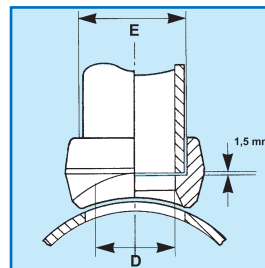

SOCKOLET®

Reduzierte und volle Abzweige
Reducing and full size branches

Reduzierter Abzweig Reducing size branch

3000 lbs

Reduzierter Abzweig Reducing size branch

6000 lbs

Voller Abzweig Full size branch

3000 lbs

Abzweiggröße Outlet size Zoll / Inches	Abmessungen / Dimensions mm								Gewicht Weight kg	Abmessungen / Dimensions mm								Gewicht Weight kg	Abmessungen / Dimensions mm								Gewicht Weight kg
	A	C	D	E	F	G	H	I		A	C	D	E	F	G	H	I		A	C	D	E	F	G	H	I	
1/8	19,0	15,0	6,8	10,7	22,0	9,5	5,6	9,5	0,05																		
1/4	19,0	15,0	9,2	14,1	22,0	9,5	3,9	9,5	0,05																		
3/8	21,0	19,0	12,5	17,5	26,0	9,5	4,2	11,1	0,09																		
1/2	26,0	23,0	15,8	21,7	32,0	9,5	5,1	15,9	0,14	32,0	19,0	11,7	21,7	39,0	9,5	8,6	22,3	0,23	26,0	23,0	15,8	21,7	32,0	9,5	5,1	15,9	0,14
3/4	27,0	29,4	21,0	27,1	37,0	12,7	4,8	14,3	0,15	37,0	25,0	15,6	27,1	46,0	12,7	9,3	23,8	0,36	27,0	29,4	21,0	27,1	36,0	12,7	4,8	14,3	0,15
1	34,0	36,5	26,6	33,8	46,0	12,7	5,9	20,7	0,27	40,0	32,5	20,7	33,8	60,0	12,7	12,9	27,0	0,59	34,0	36,5	26,6	33,8	46,0	12,7	5,9	20,7	0,27
1 1/4	34,0	44,5	35,1	42,6	57,0	12,7	7,0	20,7	0,39	41,0	38,0	29,5	42,6	65,0	12,7	11,0	28,6	0,73	34,0	44,5	35,1	42,6	57,0	12,7	7,0	20,7	0,39
1 1/2	35,0	50,8	40,9	48,6	64,0	12,7	7,5	22,3	0,47	43,0	49,0	34,0	48,6	76,0	12,7	13,5	30,2	0,91	35,0	50,8	41,2	48,6	64,0	12,7	7,5	22,3	0,47
2	38,0	65,0	52,5	61,1	76,0	15,9	7,5	22,1	0,85	53,0	70,0	42,8	61,1	95,0	15,9	17,0	36,9	2,33	38,0	65,0	52,5	61,1	76,0	15,9	7,5	22,1	0,85