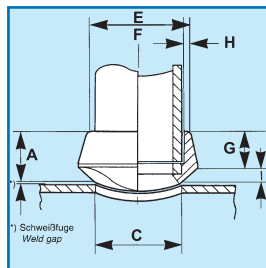

SOCKOLET®

Reduzierte und volle Abzweige
Reducing and full size branches

Reduzierter Abzweig Reducing size branch

3000 lbs

Reduzierter Abzweig Reducing size branch

6000 lbs

Voller Abzweig Full size branch

3000 lbs

Abzweiggröße Outlet size Zoll / Inches	Abmessungen / Dimensions mm								Gewicht Weight kg	Abmessungen / Dimensions mm								Gewicht Weight kg	Abmessungen / Dimensions mm								Gewicht Weight kg
	A	C	D	E	F	G	H	I		A	C	D	E	F	G	H	I		A	C	D	E	F	G	H	I	
1/8	19,0	15,0	6,8	10,7	22,0	9,5	5,6	9,5	0,05																		
1/4	19,0	15,0	9,2	14,1	22,0	9,5	3,9	9,5	0,05																		
3/8	21,0	19,0	12,5	17,5	26,0	9,5	4,2	11,1	0,09																		
1/2	26,0	23,0	15,8	21,7	32,0	9,5	5,1	15,9	0,14	32,0	19,0	11,7	21,7	39,0	9,5	8,6	22,3	0,23	26,0	23,0	15,8	21,7	32,0	9,5	5,1	15,9	0,14
3/4	27,0	29,4	21,0	27,1	37,0	12,7	4,8	14,3	0,15	37,0	25,0	15,6	27,1	46,0	12,7	9,3	23,8	0,36	27,0	29,4	21,0	27,1	36,0	12,7	4,8	14,3	0,15
1	34,0	36,5	26,6	33,8	46,0	12,7	5,9	20,7	0,27	40,0	32,5	20,7	33,8	60,0	12,7	12,9	27,0	0,59	34,0	36,5	26,6	33,8	46,0	12,7	5,9	20,7	0,27
1 1/4	34,0	44,5	35,1	42,6	57,0	12,7	7,0	20,7	0,39	41,0	38,0	29,5	42,6	65,0	12,7	11,0	28,6	0,73	34,0	44,5	35,1	42,6	57,0	12,7	7,0	20,7	0,39
1 1/2	35,0	50,8	40,9	48,6	64,0	12,7	7,5	22,3	0,47	43,0	49,0	34,0	48,6	76,0	12,7	13,5	30,2	0,91	35,0	50,8	41,2	48,6	64,0	12,7	7,5	22,3	0,47
2	38,0	65,0	52,5	61,1	76,0	15,9	7,5	22,1	0,85	53,0	70,0	42,8	61,1	95,0	15,9	17,0	36,9	2,33	38,0	65,0	52,5	61,1	76,0	15,9	7,5	22,1	0,85