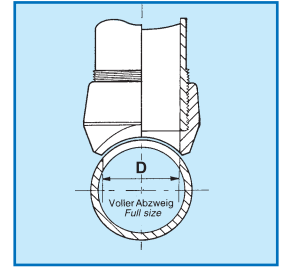

THREDOLET® / SOCKOLET®

THREDOLET® / SOCKOLET®

THREDOLET®

Reduzierte und volle Abzweige
Reducing and full size branches

Reduzierter Abzweig Reducing size branch

3000 lbs

Reduzierter Abzweig Reducing size branch

6000 lbs

Voller Abzweig Full size branch

3000 lbs

Abzweiggröße Outlet size Zoll / Inches	Abmessungen / Dimensions mm			Gewicht Weight kg	Abmessungen / Dimensions mm			Gewicht Weight kg	Abmessungen / Dimensions mm				Gewicht Weight kg
	A	C	F		A	C	F		A	C	D	F	
1/8	19,0	15,0	22,0	0,05									
1/4	19,0	15,0	22,0	0,05	29,0	14,3	32,0	0,14					
3/8	21,0	19,0	26,0	0,09	29,0	14,3	32,0	0,14					
1/2	26,0	23,0	32,0	0,11	32,0	19,0	39,0	0,20	26,0	23,0	15,8	32,0	0,11
3/4	27,0	29,4	37,0	0,16	37,0	25,0	46,0	0,34	27,0	29,4	21,0	37,0	0,16
1	34,0	36,5	46,0	0,28	40,0	32,5	60,0	0,56	34,0	36,5	26,6	46,0	0,28
1 1/4	34,0	44,5	57,0	0,41	41,0	38,0	65,0	0,71	34,0	44,5	35,1	57,0	0,41
1 1/2	35,0	50,8	64,0	0,45	43,0	49,0	76,0	0,89	35,0	50,8	41,2	64,0	0,49
2	38,0	65,0	76,0	0,93	53,0	70,0	95,0	2,30	38,0	65,0	52,5	76,0	0,93